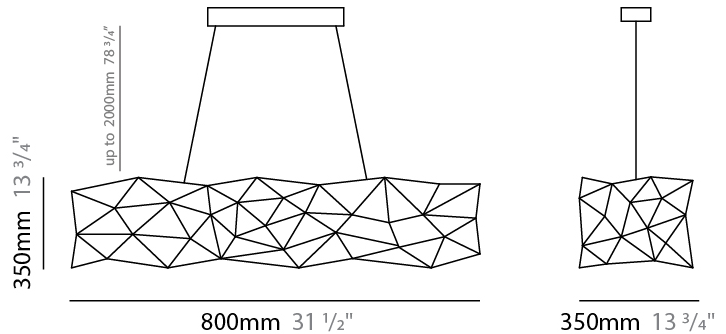

PROJECT	
TYPE	
SPECIFIER	
QUANTITY	
DATE	

COSMOS ABSTRACT SUSPENSION

D101942-

base number	LED Dimming	Color Temperature	Finish Options

1. To build a product code in our configurator select the specify button on the base model # product page
2. To build a manual product code on this datasheet choose from the options listed below in blue font and add the suffix to the base model #

GENERAL

Series: Cosmos Abstract
Brand: Quasar
Division: Design
Mounting Type: Suspension
Mounting Location: Ceiling
Subcategory: Ambient

PHYSICAL

Shape: Abstract
Length (mm): 800
Length (in): 31 1/2
Width (mm): 350
Width (in): 13 3/4
Height (mm): 350
Height (in): 13 3/4
Max. Overall Height (mm): 2350
Max. Overall Height (in): 92 1/2
Light Distribution: Omnidirectional
Weight (kg): 2.50
Weight (lbs): 5.51
Fixture Finish: NIC / BRA / BBR
Fixture Material: Metal
Upon Request: Custom Sizes

ELECTRICAL

Lamp Type: LED
Input Wattage (W): 21
Dimming: Non-Dimming / Phase Dimming (120vac Only)
Driver Included: Yes
Driver Location: Integrated
Driver Type: Constant Voltage - Universal
Driver Class: Class 2
Input Voltage (V): 120 - 277
Output Voltage (V): 12
Upon Request: Integral: 0-10Vdc dimming

LED

Number of LEDs: 35
Color Temperature (°K): 2400 / 2800
Max. Delivered Lumen (lm): 1050 (2800K)
CRI: >90 CRI
Lamp Life (hrs): 50000

OPTICAL

RATINGS AND CERTIFICATIONS

Certified By: Certified for North American Standards
IP rating: IP20