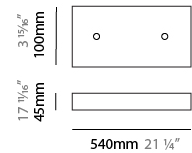

PROJECT	
TYPE	
SPECIFIER	
QUANTITY	
DATE	

COSMOS ABSTRACT SUSPENSION

D101942-

base number	LED Dimming	Color Temperature	Finish Options

1. To build a product code in our configurator select the specify button on the base model # product page
2. To build a manual product code on this datasheet choose from the options listed below in blue font and add the suffix to the base model #

GENERAL

Series: Cosmos Abstract
Brand: Quasar
Division: Design
Mounting Type: Suspension
Mounting Location: Ceiling
Subcategory: Ambient

PHYSICAL

Shape: Abstract
Length (mm): 800
Length (in): 31 1/2
Width (mm): 350
Width (in): 13 3/4
Height (mm): 350
Height (in): 13 3/4
Max. Overall Height (mm): 2350
Max. Overall Height (in): 92 1/2
Light Distribution: Omnidirectional
Weight (kg): 2.50
Weight (lbs): 5.51
Fixture Finish: NIC / BRA / BBR
Fixture Material: Metal
Upon Request: Custom Sizes

ELECTRICAL

Lamp Type: LED
Input Wattage (W): 21
Dimming: Non-Dimming / Phase Dimming (120vac Only)
Driver Included: Yes
Driver Location: Integrated
Driver Type: Constant Voltage - Universal
Driver Class: Class 2
Input Voltage (V): 120 - 277
Output Voltage (V): 12
Upon Request: Integral: 0-10Vdc dimming

LED

Number of LEDs: 35
Color Temperature (°K): 2400 / 2800
Max. Delivered Lumen (lm): 1050 (2800K)
CRI: >90 CRI
Lamp Life (hrs): 50000

OPTICAL

RATINGS AND CERTIFICATIONS

Certified By: Certified for North American Standards
IP rating: IP20