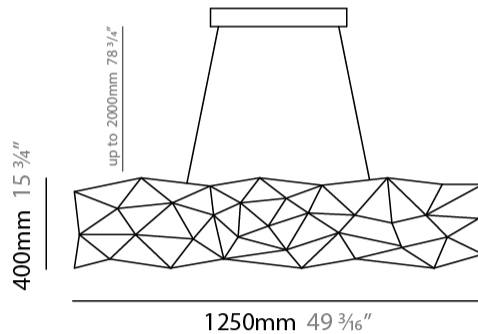

COSMOS ABSTRACT SUSPENSION

D101738-

base number   LED   Color   Finish
Dimming   Temperature   Options

1. To build a product code in our configurator select the specify button on the base model # product page
2. To build a manual product code on this datasheet choose from the options listed below in blue font and add the suffix to the base model #

GENERAL

Series: Cosmos Abstract
Brand: Quasar
Division: Design
Mounting Type: Suspension
Mounting Location: Ceiling
Subcategory: Ambient

PHYSICAL

Shape: Abstract
Length (mm): 1250
Length (in): 49 3/16
Width (mm): 500
Width (in): 19 11/16
Height (mm): 400
Height (in): 15 3/4
Max. Overall Height (mm): 2400
Max. Overall Height (in): 94 1/2
Light Distribution: Omnidirectional
Weight (kg): 4
Weight (lbs): 8.82
[Fixture Finish: NIC / BRA / BBR](#)
Fixture Material: Metal
Cable Details: 2000mm Cable
Upon Request: Custom Sizes

ELECTRICAL

Lamp Type: LED
Input Wattage (W): 30
[Dimming: Non-Dimming / Phase Dimming (120vac Only)](#)
Driver Included: Yes
Driver Location: Integrated
Driver Type: Constant Voltage - Universal
Driver Class: Class 2
Input Voltage (V): 120 - 277
Output Voltage (V): 12
Upon Request: Integral: 0-10Vdc dimming

LED

Number of LEDs: 50
[Color Temperature (°K): 2400 / 2800](#)
Max. Delivered Lumen (lm): 1500 (2800K)
CRI: >90 CRI
Lamp Life (hrs): 50000

OPTICAL

RATINGS AND CERTIFICATIONS

Certified By: Certified for North American Standards
IP rating: IP20