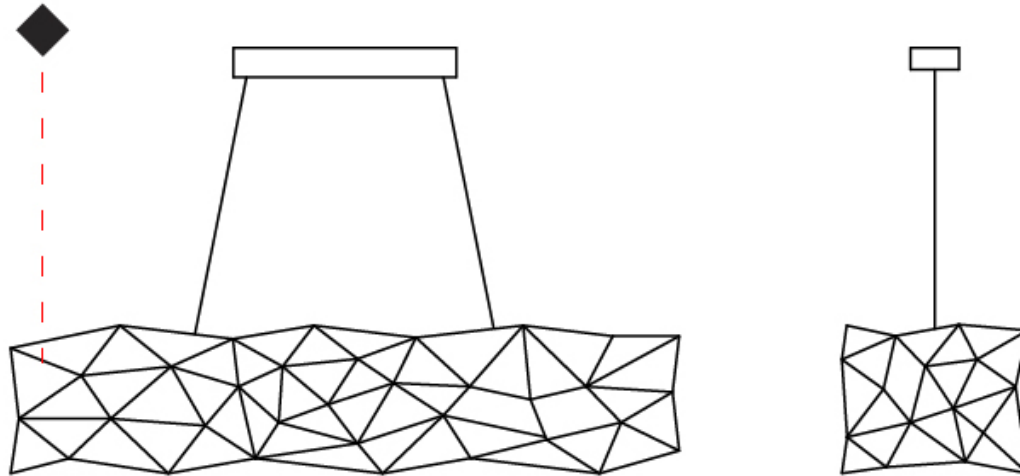

COSMOS ABSTRACT SUSPENSION

D101738-

PROJECT _____

TYPE _____

SPECIFIER _____

QUANTITY _____

DATE _____

D