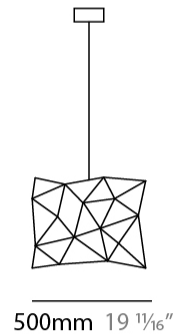

COSMOS ABSTRACT SUSPENSION

D101738-

base number   LED   Color   Finish
Dimming   Temperature   Options

1. To build a product code in our configurator select the specify button on the base model # product page
2. To build a manual product code on this datasheet choose from the options listed below in blue font and add the suffix to the base model #

GENERAL

Series: Cosmos Abstract
Brand: Quasar
Division: Design
Mounting Type: Suspension
Mounting Location: Ceiling
Subcategory: Ambient

PHYSICAL

Shape: Abstract
Length (mm): 1250
Length (in): 49 3/16
Width (mm): 500
Width (in): 19 11/16
Height (mm): 400
Height (in): 15 3/4
Max. Overall Height (mm): 2400
Max. Overall Height (in): 94 1/2
Light Distribution: Omnidirectional
Weight (kg): 4
Weight (lbs): 8.82
[Fixture Finish: NIC / BRA / BBR](#)
Fixture Material: Metal
Cable Details: 2000mm Cable
Upon Request: Custom Sizes

ELECTRICAL

Lamp Type: LED
Input Wattage (W): 30
[Dimming: Non-Dimming / Phase Dimming (120vac Only)](#)
Driver Included: Yes
Driver Location: Integrated
Driver Type: Constant Voltage - Universal
Driver Class: Class 2
Input Voltage (V): 120 - 277
Output Voltage (V): 12
Upon Request: Integral: 0-10Vdc dimming

LED

Number of LEDs: 50
[Color Temperature (°K): 2400 / 2800](#)
Max. Delivered Lumen (lm): 1500 (2800K)
CRI: >90 CRI
Lamp Life (hrs): 50000

OPTICAL

RATINGS AND CERTIFICATIONS

Certified By: Certified for North American Standards
IP rating: IP20