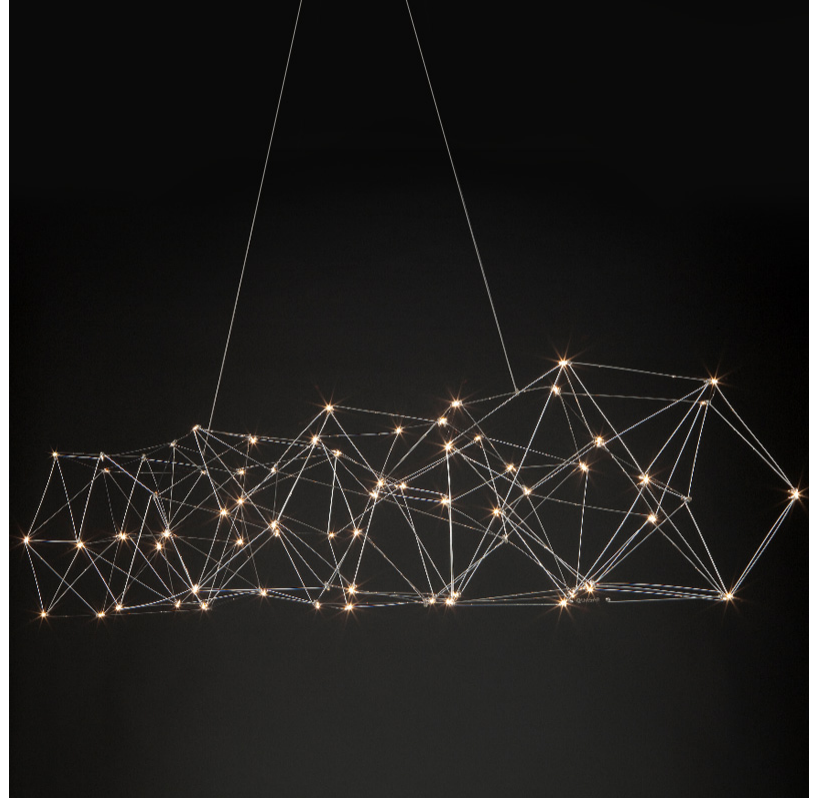

PROJECT	
TYPE	
SPECIFIER	
QUANTITY	
DATE	

COSMOS ABSTRACT SUSPENSION

D101942-

base number	LED Dimming	Color Temperature	Finish Options

1. To build a product code in our configurator select the specify button on the base model # product page
2. To build a manual product code on this datasheet choose from the options listed below in blue font and add the suffix to the base model #

GENERAL

Series: Cosmos Abstract
Brand: Quasar
Division: Design
Mounting Type: Suspension
Mounting Location: Ceiling
Subcategory: Ambient

PHYSICAL

Shape: Abstract
Length (mm): 800
Length (in): 31 1/2
Width (mm): 350
Width (in): 13 3/4
Height (mm): 350
Height (in): 13 3/4
Max. Overall Height (mm): 2350
Max. Overall Height (in): 92 1/2
Light Distribution: Omnidirectional
Weight (kg): 2.50
Weight (lbs): 5.51
Fixture Finish: NIC / BRA / BBR
Fixture Material: Metal
Upon Request: Custom Sizes

ELECTRICAL

Lamp Type: LED
Input Wattage (W): 21
Dimming: Non-Dimming / Phase Dimming (120vac Only)
Driver Included: Yes
Driver Location: Integrated
Driver Type: Constant Voltage - Universal
Driver Class: Class 2
Input Voltage (V): 120 - 277
Output Voltage (V): 12
Upon Request: Integral: 0-10Vdc dimming

LED

Number of LEDs: 35
Color Temperature (°K): 2400 / 2800
Max. Delivered Lumen (lm): 1050 (2800K)
CRI: >90 CRI
Lamp Life (hrs): 50000

OPTICAL

RATINGS AND CERTIFICATIONS

Certified By: Certified for North American Standards
IP rating: IP20